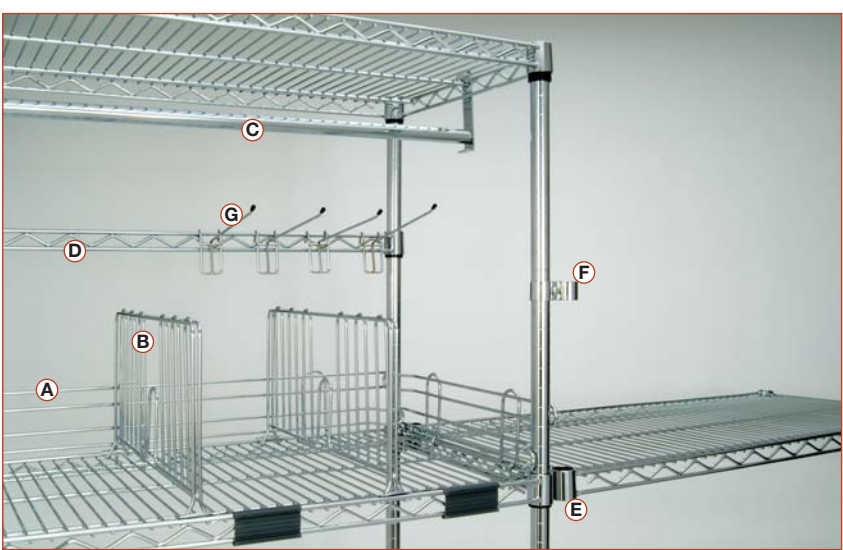

Accessories

Depth mm	Back & Sides 100mm High		Shelf Divider 200mm High		Garment Rail		Hanging Rail		Castors (Set 4)	
	Order Code	Cost	Order Code	Cost	Order Code	Cost	Order Code	Cost	Order Code	Cost
350	SR916	£1.54	SR922	£2.10	N/A	N/A	N/A	N/A	SR939	£13.60
460	SR917	£1.80	SR923	£2.30	N/A	N/A	N/A	N/A	SR939	£13.60
610	SR918	£1.94	SR924	£2.40	N/A	N/A	N/A	N/A	SR939	£13.60
915	SR919	£3.24	N/A	N/A	SR930	£3.10	SR925	£2.94	SR939	£13.60
1220	SR920	£3.98	N/A	N/A	SR931	£4.06	SR926	£3.72	SR939	£13.60
1520	SR921	£5.36	N/A	N/A	SR932	£4.70	SR927	£4.80	SR939	£13.60

Ref: SR939
Set of 4 Castors (2 Locking)

Guaranteed Service and Support on All Products shown